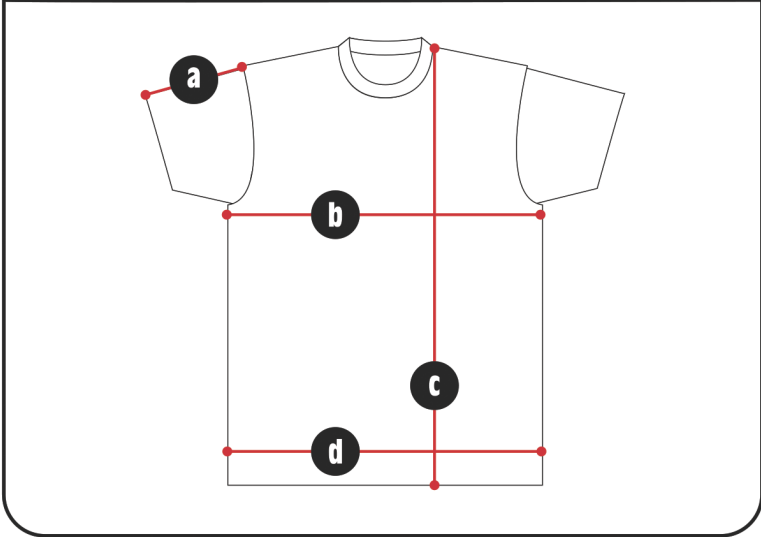

Crew Neck - TShirt

HOW TO MEASURE

Size	a Sleeve Length	b Chest	c Body Length	d Waist
XS	7.5	37	28	37
S	8	40	29	40
M	8.5	43	30	43
L	9	46	31	46
XL	10	49	32	49
2XL	10.5	52	33	52
3XL	11	55	34	55